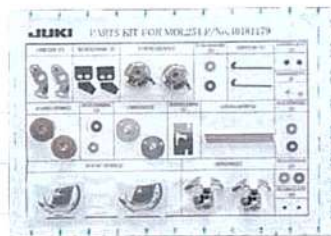

## PARTS KIT\_MOL

P/N 40181179

CONTENTS

PARTS#	Description	Qty
① 13872106	WIPER	2
② 13881255	MOVING KNIFE JUNCTION	2
③ 13882501	NEEDLE HOLE GUIDE	2
④ 40062404	SHUTTLE_DRIVER_ASM	2
⑤ B1806210D00	BOBBIN	2
⑥ B1815210000	INNER HOOK UPPER SPRING	1
⑦ B1818210D0B	SHUTTLE	2
⑧ B1828210DAA	BOBBIN CASE ASM.	2
⑨ B242328000B	MOVING KNIFE WASHER B	2
⑩ B242328000C	MOVING KNIFE WASHER C	2
⑪ B242328000D	MOVING KNIFE WASHER D	2
⑫ B242328000E	MOVING KNIFE WASHER E	2
⑬ B2424210000	COUNTER KNIFE	2
⑭ G5059254000	LOWER FOLDING DOG	4
⑮ SM6850502TN	SCREW M2.5 L=5	2
⑯ SS1060210TP	SCREW 3/32-56 L=2.2	4
⑰ SS6060410TP	SCREW 3/32-56 L= 3.5	2